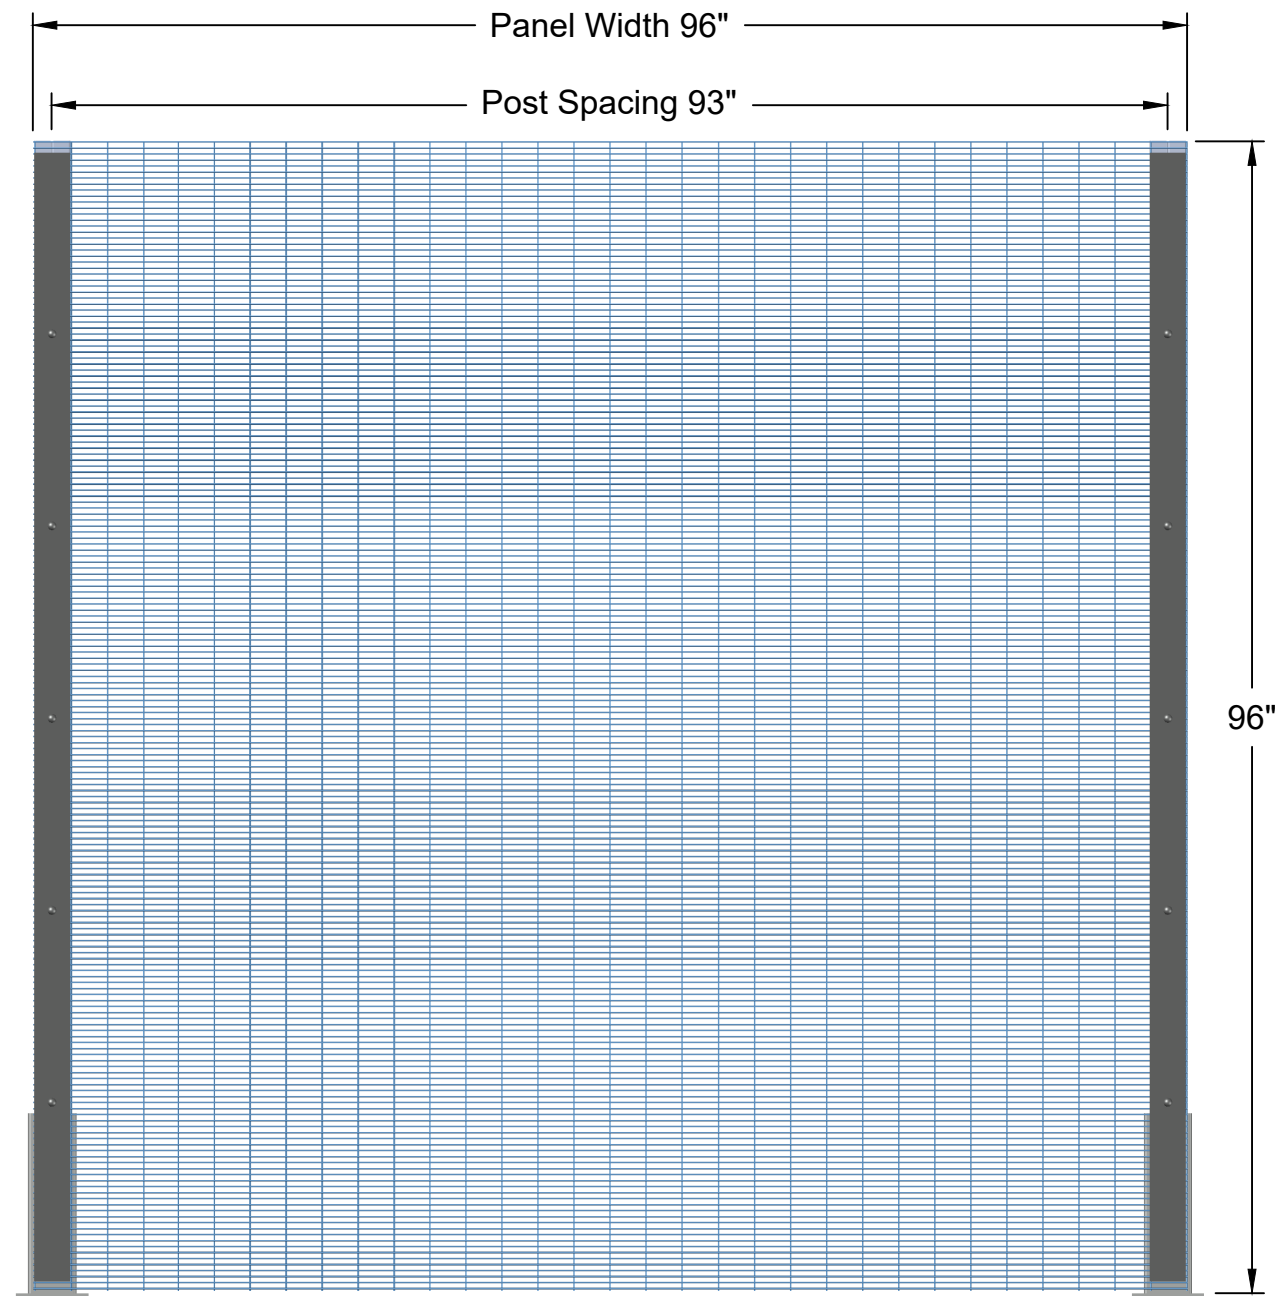

Top View

Elevation View

Side View

Notes:

Temp Fence Pedestals to be secured by sand bags or Ground Anchors (Provided by installer)

Recommendations:

Sand Bags- 150lbs per post

Ground Anchors- American Earth Anchors PN#

PE18 or equivalent

DESCRIPTION:		PROJECT:	
BSP SecureMesh Level I Temp Fence		BSP SecureMesh Level I	

PROPRIETARY AND CONFIDENTIAL
THE INFORMATION CONTAINED IN THIS
DRAWING IS THE SOLE PROPERTY OF
BLACK SECURITY PRODUCTS, LLC. ANY
REPRODUCTION IN PART OR AS A WHOLE
WITHOUT THE WRITTEN PERMISSION
OF BLACK SECURITY PRODUCTS, LLC.
IS PROHIBITED.