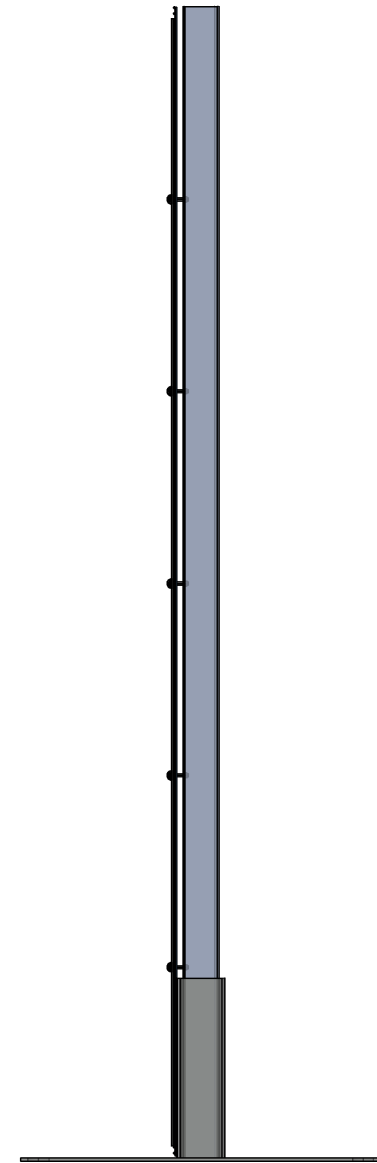

Top View

Elevation View

Side View

Notes:

Temp Fence Pedestals to be secured by sand bags or Ground Anchors (Provided by installer)

Recommendations:

Sand Bags- 150lbs per post

Ground Anchors- American Earth Anchors PN#

PE18 or equivalent

DESCRIPTION:		PROJECT:	
BSP SecureMesh Level I Temp Fence		BSP SecureMesh Level I	

PROPRIETARY AND CONFIDENTIAL
THE INFORMATION CONTAINED IN THIS
DRAWING IS THE SOLE PROPERTY OF
BLACK SECURITY PRODUCTS, LLC. ANY
REPRODUCTION IN PART OR AS A WHOLE
WITHOUT THE WRITTEN PERMISSION
OF BLACK SECURITY PRODUCTS, LLC.
IS PROHIBITED.

REVISION #	DESCRIPTION:	DATE:	BY:	CHECKED BY	DATE
				NG	10/17/2025
				DRAWN BY	SHEET
				BF	1 OF 1
				DRAWING #	SCALE
					NTS

BLACK SECURITY PRODUCTS