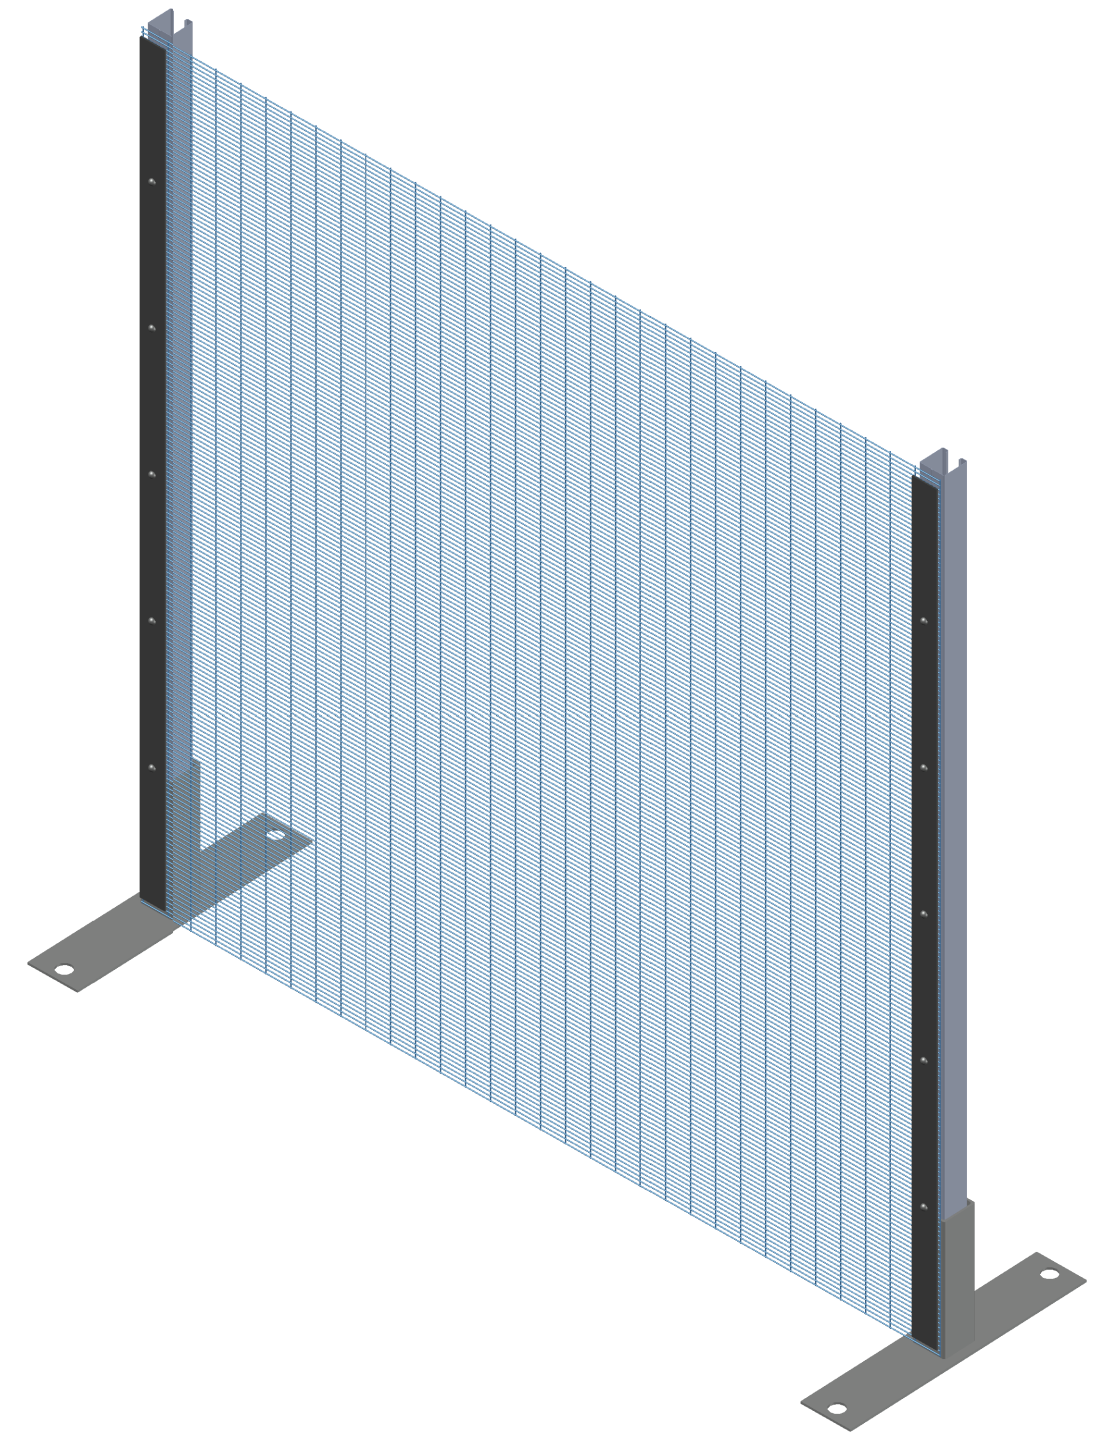

Top View

Elevation View

Side View

Notes:

Temp Fence Pedestals to be secured by sand bags or Ground Anchors (Provided by installer)

Recommendations:

Sand Bags- 150lbs per post

Ground Anchors- American Earth Anchors PN#

PE18 or equivalent

DESCRIPTION:		PROJECT:	
BSP SecureMesh Level I Temp Fence		BSP SecureMesh Level I	

PROPRIETARY AND CONFIDENTIAL
THE INFORMATION CONTAINED IN THIS
DRAWING IS THE SOLE PROPERTY OF
BLACK SECURITY PRODUCTS, LLC. ANY
REPRODUCTION IN PART OR AS A WHOLE
WITHOUT THE WRITTEN PERMISSION
OF BLACK SECURITY PRODUCTS, LLC.
IS PROHIBITED.